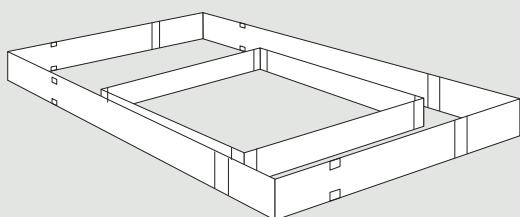

BAKING TRAY

GRID

SS Grid without feet
KOL-GC1003
60 × 40cm

90° Non Perforated Alum.
Baking Tray
2 Edges, Teflon Coated
KOL-GC1004T
60 × 40 × 1.5 cm

STAINLESS STEEL BAKING FRAME

Extendable Baking Frame -Big
KOL- GC1016
82 × 55 × 5cm (Max. size after extend)

Extendable Baking Frame - Small
KOL-GC1017
57 × 57 × 4cm (Max. size after extend)

90° Alum Baking Tray
4 Edges
ICB-TAP010
60 × 40 × 2 cm

90° Alum. Baking Tray
2 Edges
KOL-GC1004
60 × 40 × 1.5cm

90° Perforated Alum. Baking Tray
2 edges
KOL-GC1012
60 × 40 × 1.5cm