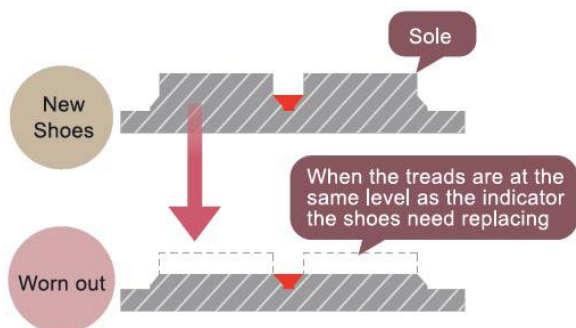

2019.06.12

Website
pastrypro.com.my

Online Store
pastrypro2u.com.my

Anti-slip Chef Shoes

- Material: (EVA) Ethylene-vinyl acetate + oil and slip resistant rubber outsole
- Light-weighted and water proof chef shoes.
- High grade elastic material outsole for flexing endurance and does not crack easily.
- Ergonomic design reduces pressure when standing for long periods.

Good condition

Worn out indicator

Indicator

- The tread depth of the sole will affect its ability to grip.
- When any part of the tread is worn down to the indicators, it's recommended to replace with new shoes.